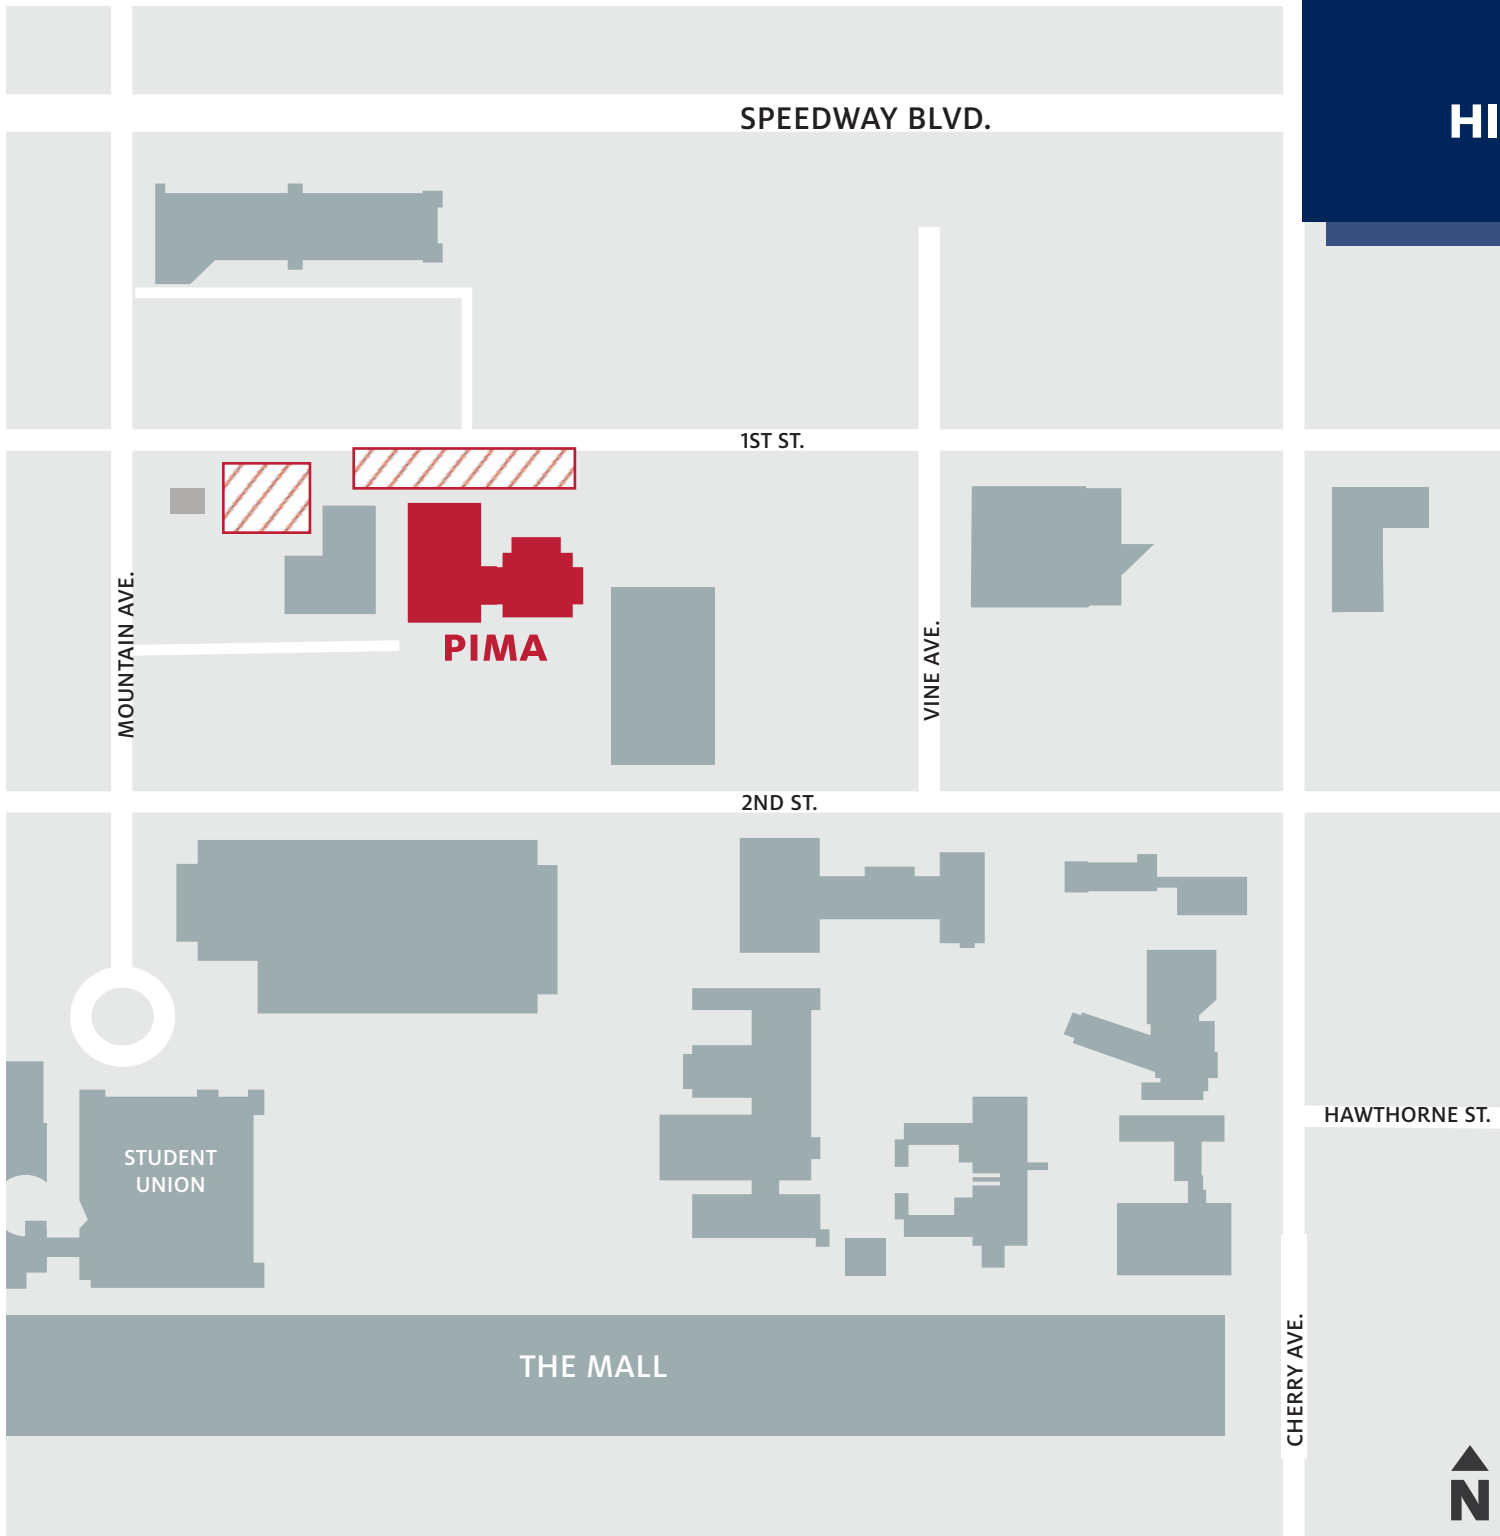

Move-Out 2021
HISTORIC DISTRICT 1

LOAD & GO ONLY.

LEGEND:

- Dorms
- Campus Buildings
- Loading Zones/
No Parking

Housing &
Residential Life

Move-Out 2021

HISTORIC DISTRICT 2

LOAD & GO ONLY.

LEGEND:

-  Dorms
-  Campus Buildings
-  Loading Zones/
No Parking

Housing &
Residential Life