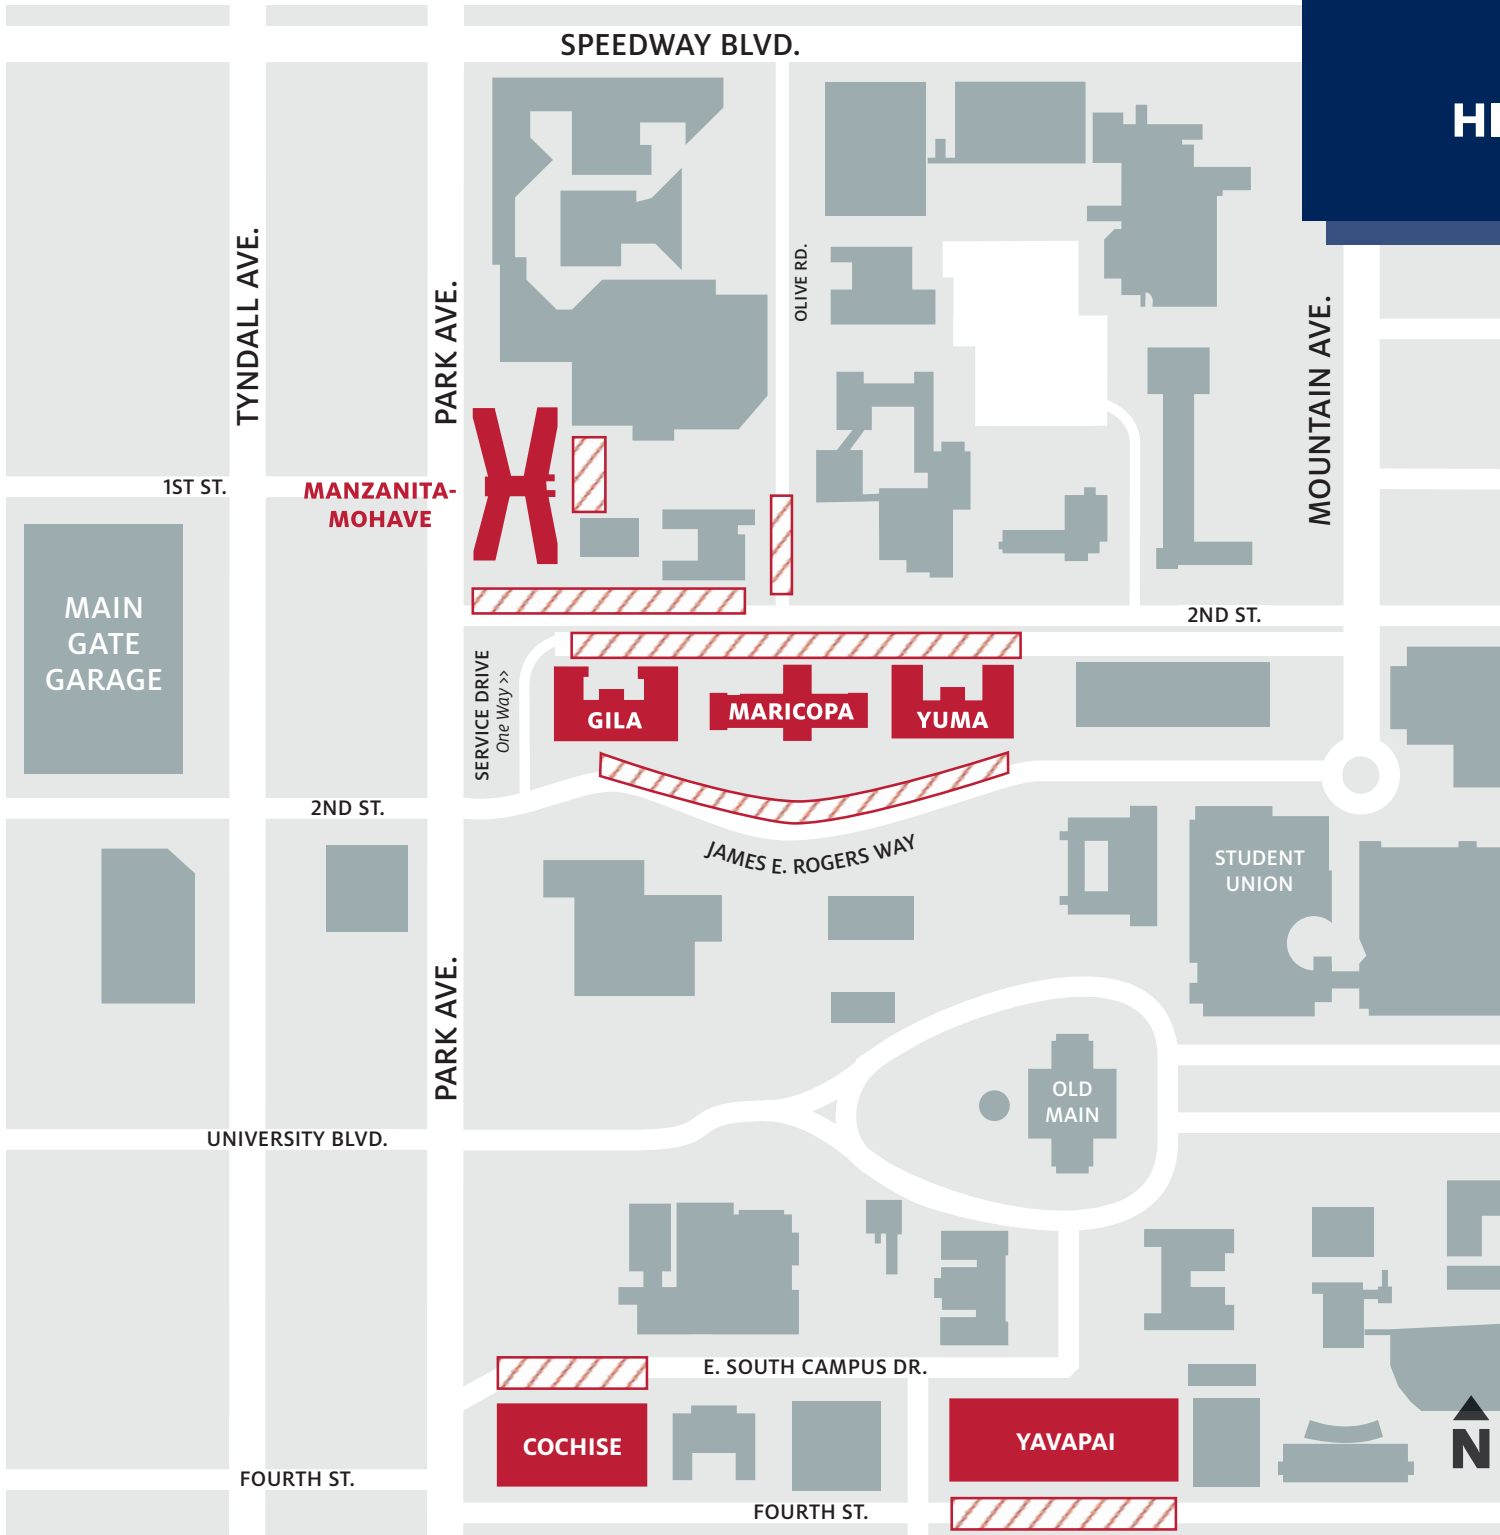

Move-Out 2021
HISTORIC DISTRICT 1

LOAD & GO ONLY.

LEGEND:

- Dorms
- Campus Buildings
- Loading Zones/
No Parking

Housing &
Residential Life

Move-Out 2021

HISTORIC DISTRICT 2

LOAD & GO ONLY.

LEGEND:

-  Dorms
-  Campus Buildings
-  Loading Zones/
No Parking

Housing &
Residential Life